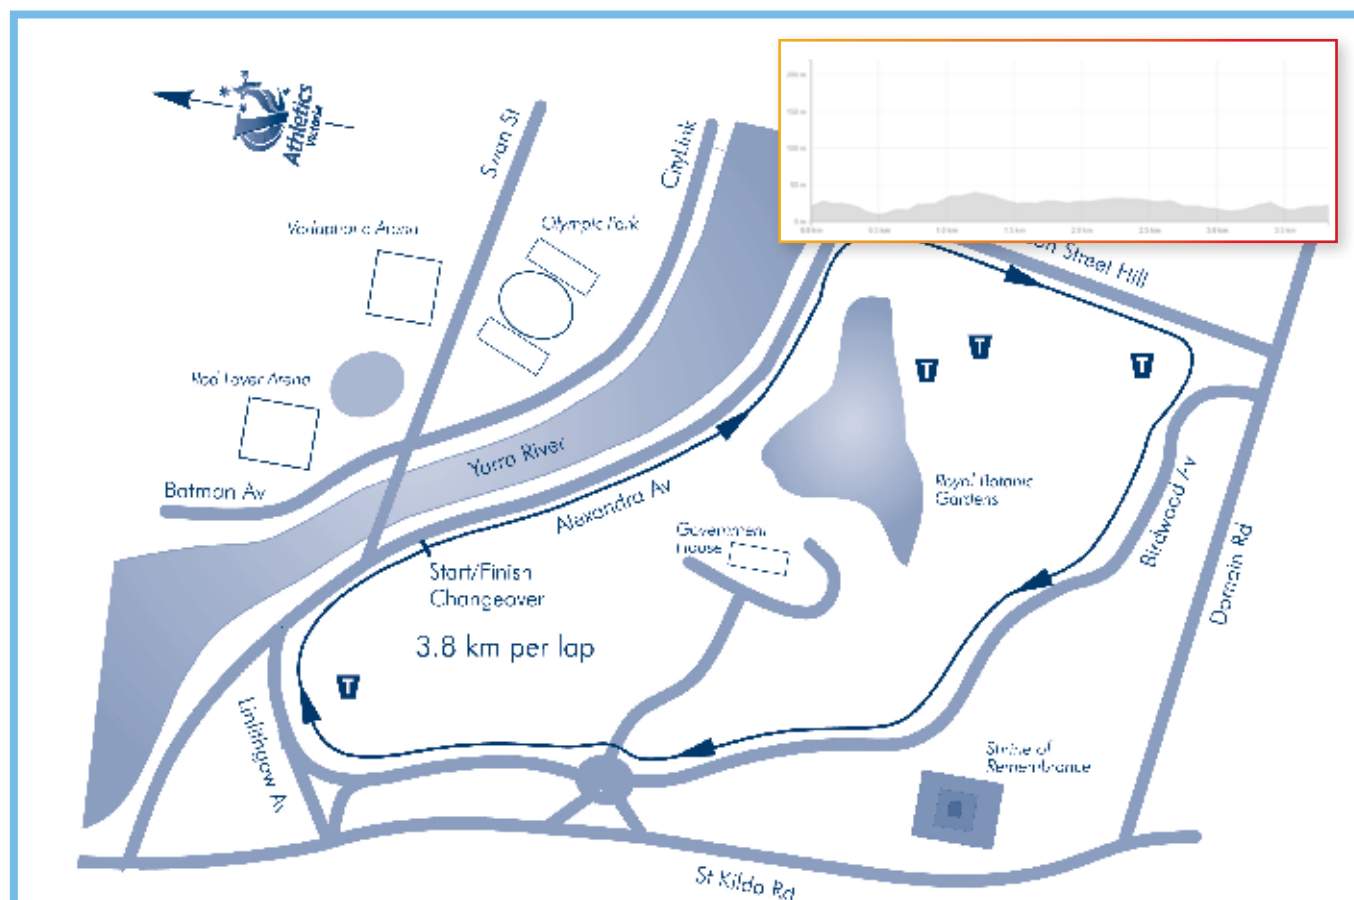

ROUND 10: TAN RELAYS

SATURDAY 15 SEPTEMBER 2018 TAN RELAYS, KINGS DOMAIN

Tan Track, Melbourne, start opposite Swan Street Bridge. Melway Ref 2G A9

THE EVENT

The XCR'18 season culminates back at the home of racing in Melbourne, The Tan. Athletes will complete one lap of the 3.8km circuit in the hope of bringing the XCR'18 premiership to their club. In what is always a great day of racing we would love to see all clubs set up their club tents on the lawn and enjoy the morning along the Yarra River.

RACE SUPPORTER: CITY OF MELBOURNE

PLEASE NOTE – NO LATE ENTRIES OR ENTRIES ON THE DAY WILL BE ACCEPTED

ROUND 10: TAN RELAYS

COURSE MAP

*Please Note that the course maps you see featured in the handbook are confirmed at the start of the season. Athletics Victoria reserve the right to amend, alter or adjust courses if required.