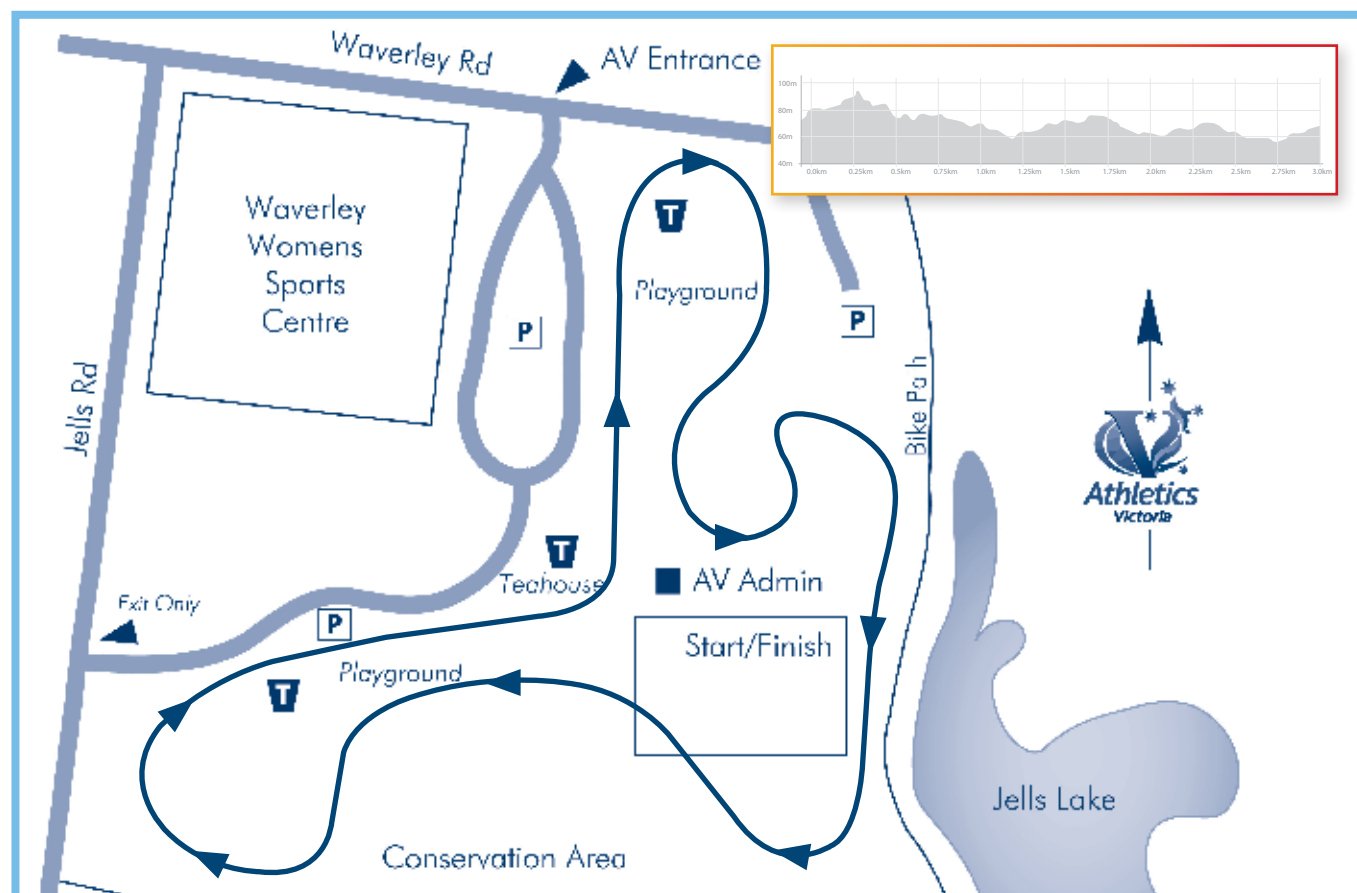

ROUND 1: CROSS COUNTRY RELAY

COURSE MAP

*Please Note that the course maps you see featured in the handbook are confirmed at the start of the season. Athletics Victoria reserve the right to amend, alter or adjust courses if required.

2017 RESULTS: JELLS PARK

MEN	1ST	2ND	3RD
Premier Division	Box Hill	St Stephens Harriers	Melbourne University
40+	Glenhuntly	Athletics Waverley	Doncaster
50+	Box Hill	Victorian Masters	Glenhuntly
U20	Mornington Peninsula	Box Hill	St Stephens Harriers
U18	Glenhuntly	Diamond Valley	Western Athletics
U16	Ballarat Region	Diamond Valley	Western Athletics
U14	Box Hill	Williamstown	Collingwood Harriers
WOMEN			
Premier Division	Glenhuntly	Collingwood Harriers	Frankston
40+	Ballarat Region	Glenhuntly	Mentone
U20	Knox Athletics	Melbourne University	Glenhuntly
U18	Geelong Region	Glenhuntly	Sandringham
U16	Yarra Ranges	Collingwood Harriers	Western Athletics
U14	Williamstown	Yarra Ranges	Collingwood Harriers