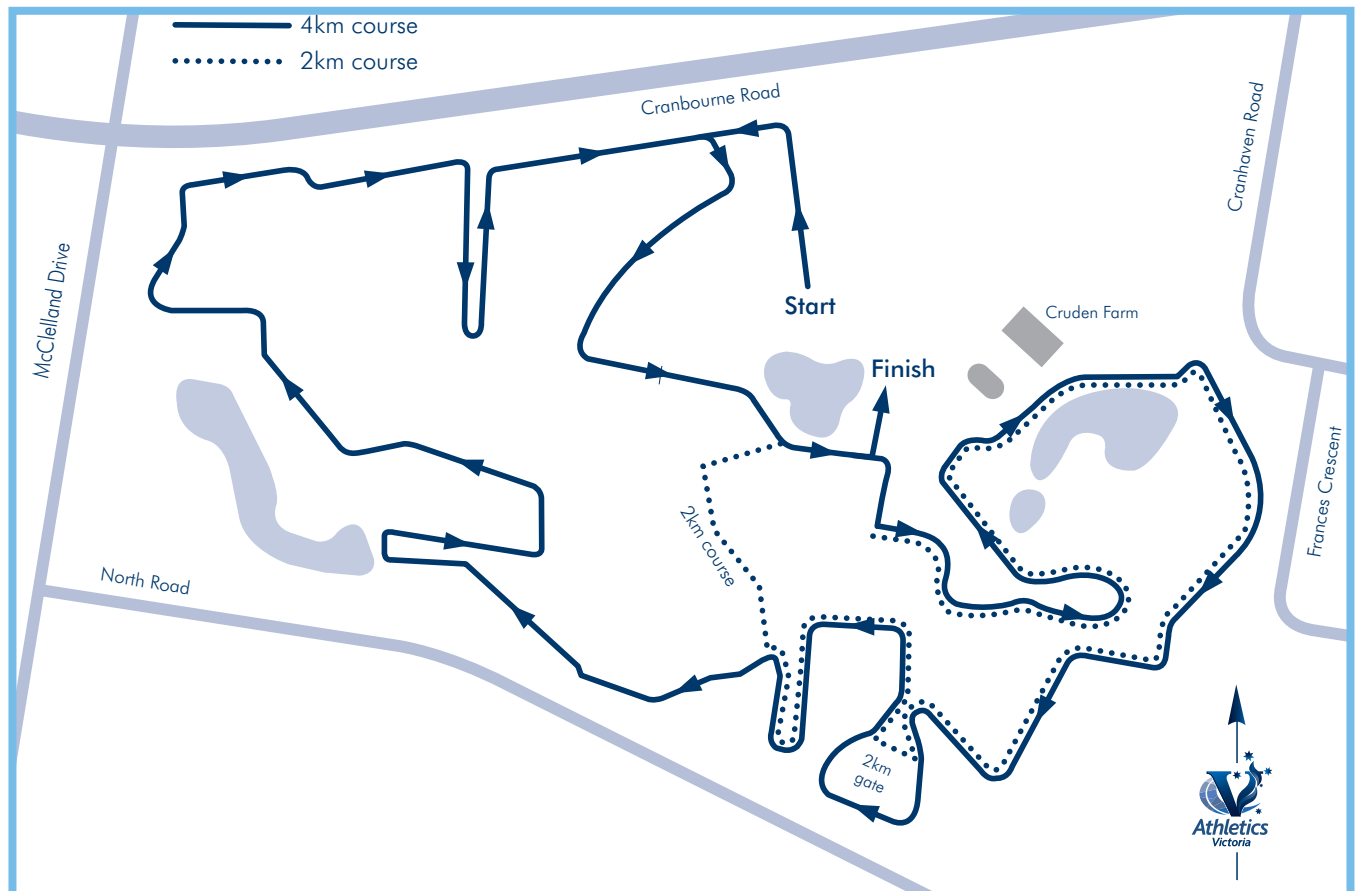

ROUND 3: CROSS COUNTRY

SATURDAY 26 MAY 2018 CRUDEN FARM

60 Cranbourne Rd, Langwarrin VIC 3910 Melway Ref 103 G6

THE EVENT

Cruden Farm will host the 8km and 12km heritage round. The grounds of Cruden Farm offer athletes a tough and testing course with a mixture of different terrains to accompany the beautiful grounds surrounding the farm.

PLEASE NOTE – NO LATE ENTRIES OR ENTRIES ON THE DAY WILL BE ACCEPTED

ROUND 3: CROSS COUNTRY

COURSE MAP

*Please Note that the course maps you see featured in the handbook are confirmed at the start of the season. Athletics Victoria reserve the right to amend, alter or adjust courses if required.