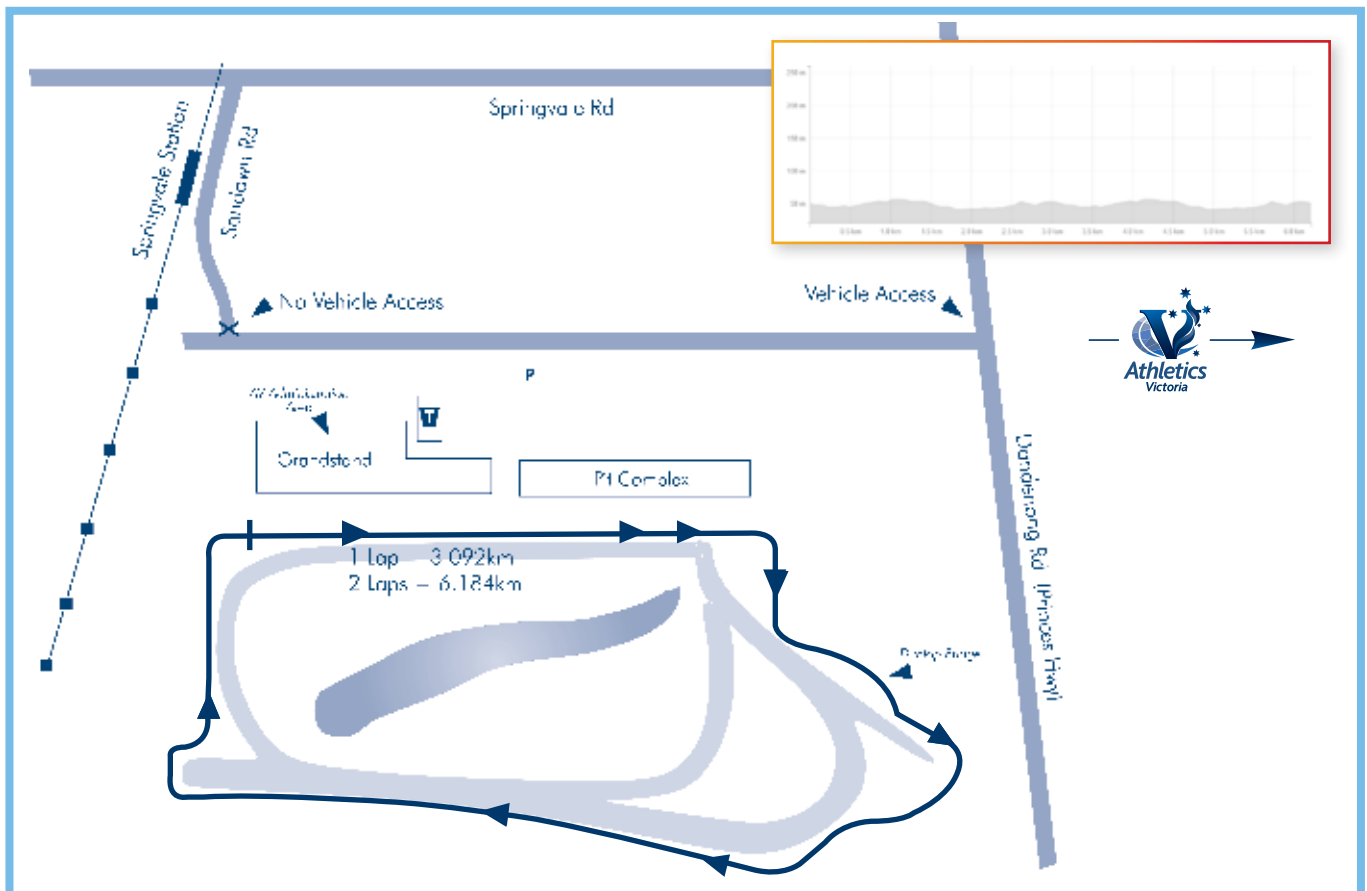

RACE SUPPORTER: SPORTING BET

PLEASE NOTE – NO LATE ENTRIES OR ENTRIES ON THE DAY WILL BE ACCEPTED

ROUND 5: ROAD RELAY

COURSE MAP

*Please Note that the course maps you see featured in the handbook are confirmed at the start of the season. Athletics Victoria reserve the right to amend, alter or adjust courses if required.