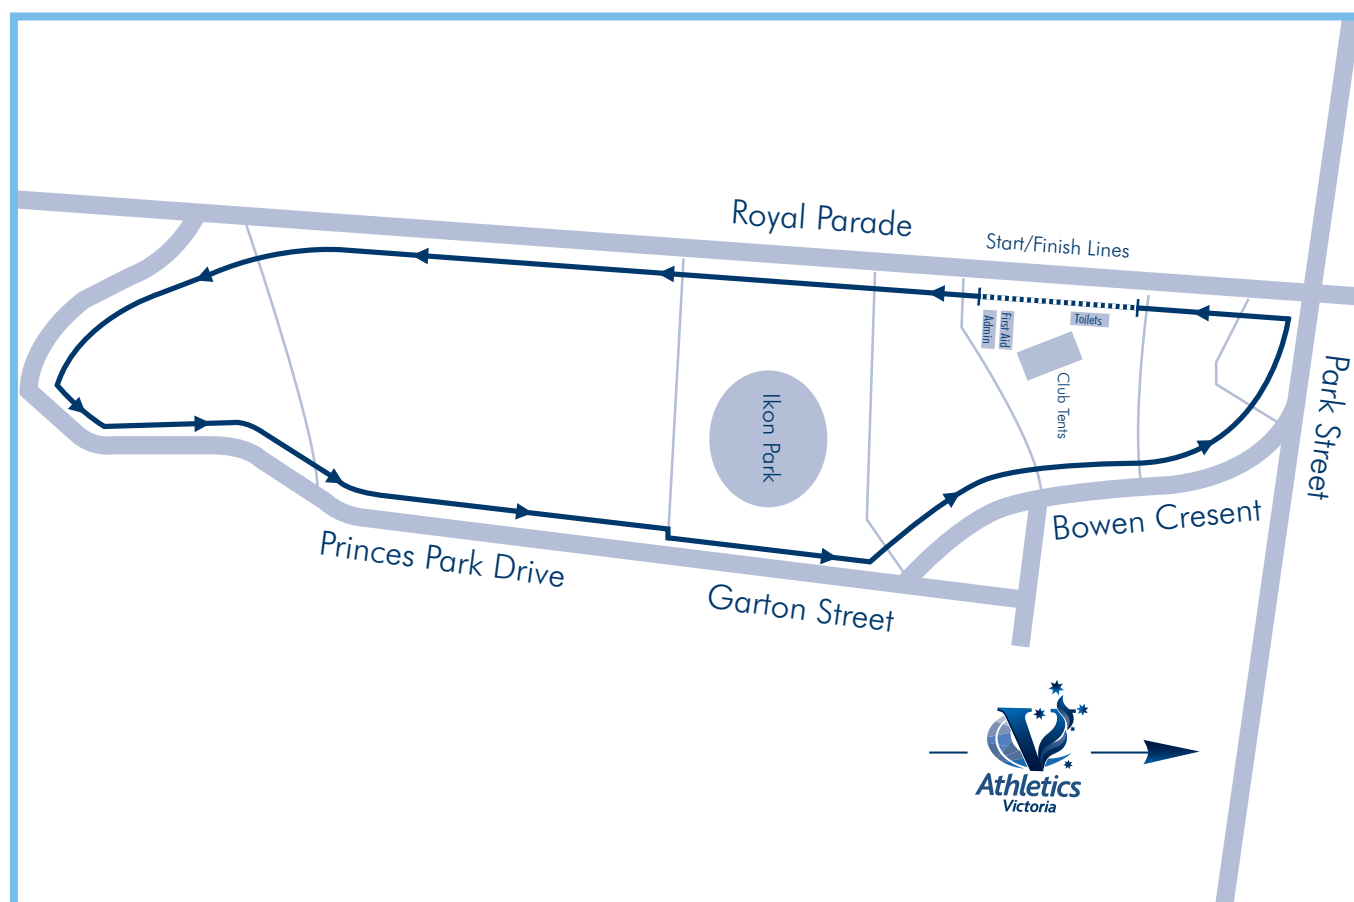

ROUND 10: PRINCES PARK RELAYS

COURSE MAP

*Please Note that the course maps you see featured in the handbook are confirmed at the start of the season. Athletics Victoria reserve the right to amend, alter or adjust courses if required.

2016 RESULTS: TAN RELAYS, KINGS DOMAIN

MEN	1ST	2ND	3RD
Premier Division	Melbourne University	Geelong Region	St Stephens Harriers
40+	APS United	Glenhuntly #1	Doncaster #1
50+	Ballarat Region	Athletics Waverley	Box Hill
U20	Frankston	Glenhuntly #1	Western Athletics
U18	APS United	Glenhuntly #1	Ballarat Region
U16	Ballarat Region #1	Frankston	South Melbourne
U14	Williamstown	Ballarat Region	Yarra Ranges
WOMEN	1ST	2ND	3RD
Premier Division	Glenhuntly	South Melbourne	Knox Athletics
40+	Mentone	Athletics Waverley	Western Athletics
U20	Athletics Essendon	Glenhuntly #1	Knox Athletics
U18	Athletics Essendon #1	Geelong Region	Diamond Valley
U16	Yarra Ranges #1	Glenhuntly	Collingwood Harriers
U14	Western Athletics	Sandringham	Casey Cardinia