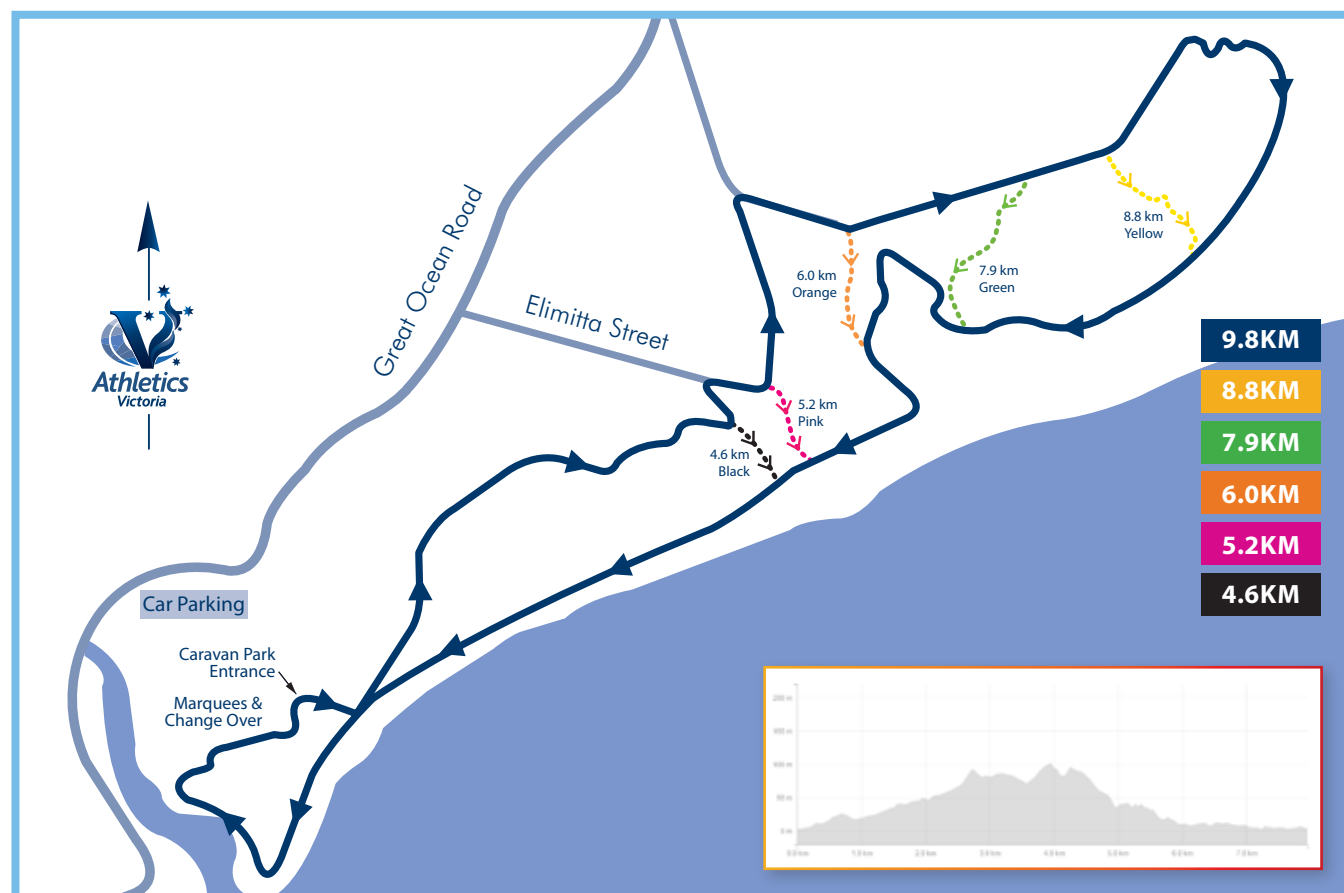

ROUND 8: ANGLESEA EKIDEN RELAY

COURSE MAP

*Please Note that the course maps you see featured in the handbook are confirmed at the start of the season. Athletics Victoria reserve the right to amend, alter or adjust courses if required.

2016 RESULTS: EKIDEN RELAYS, ANGLESEA

MEN	1ST	2ND	3RD
Premier Division	Melbourne University	St Stephens Harriers	Geelong Region
40+	Athletics Waverley	APS United	Doncaster
50+	Ballarat Region	Melbourne University	Western Athletics
U20	Keilor St Bernards	Box Hill	Glenhuntly
U18	Ballarat Region	Western Athletics	Glenhuntly
U16	Ballarat Region	Diamond Valley #1	Diamond Valley #2
U14	Ballarat Region	Yarra Ranges	
WOMEN	1ST	2ND	3RD
Premier Division	South Melbourne	Geelong Region	Glenhuntly
40+	Western Athletics	Mentone	Athletics Waverley
U20	Athletics Essendon	Geelong Region	Glenhuntly #1
U18	Diamond Valley	Athletics Essendon	Geelong Region
U16	Western Athletics	Diamond Valley	Collingwood Harriers
U14	Western Athletics	Casey Cardinia	Geelong Region