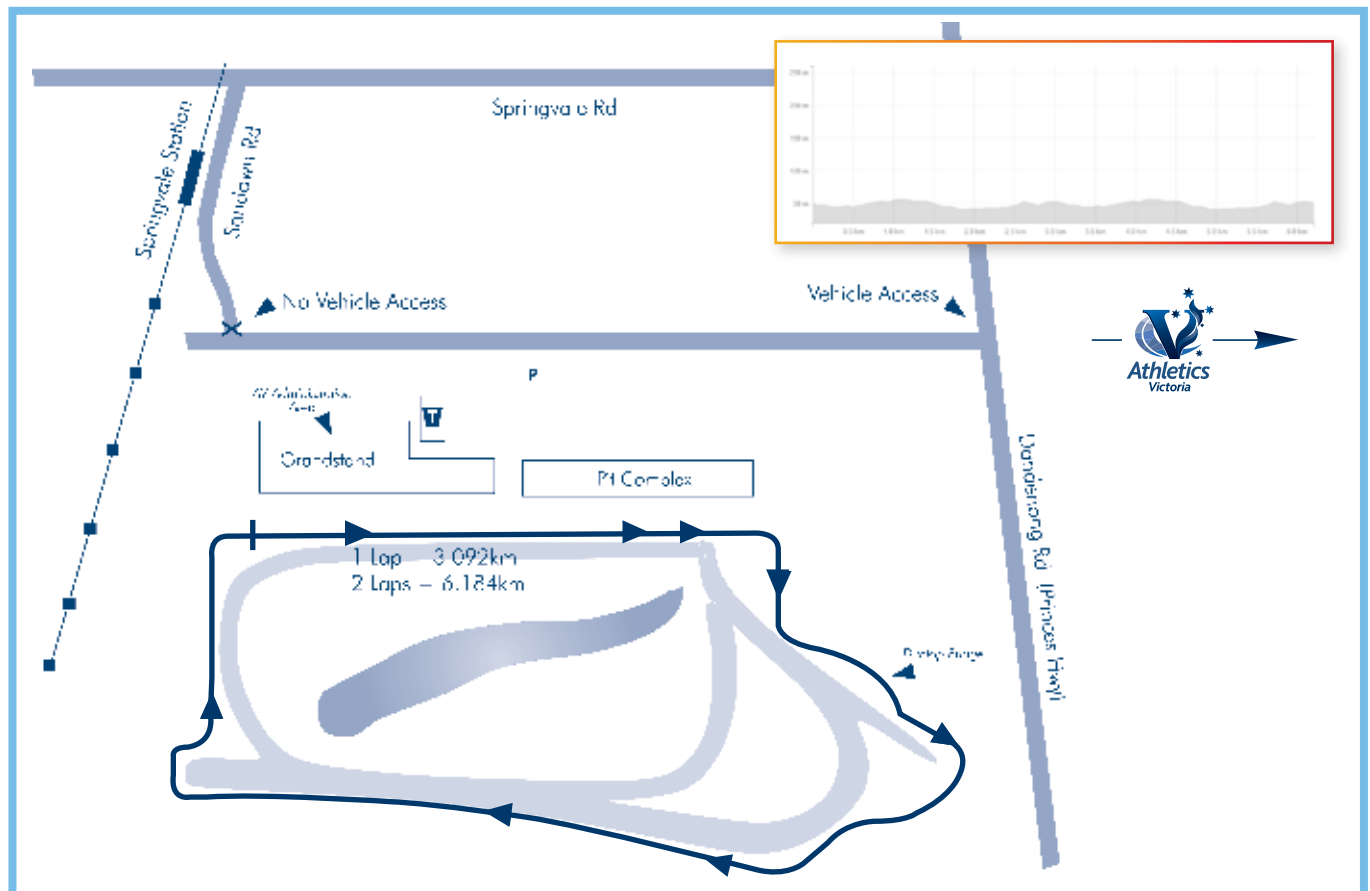

ROUND 6: ROAD RELAY

COURSE MAP

2015 RESULTS: SANDOWN PARK

MEN	1ST		2ND		3RD	
Premier Division	Geelong Region	1.53.49	Box Hill	1.55.10	Knox Athletics	1.55.41
40+	Ballarat Region	1.05.27	Athletics Waverley	1.06.48	Doncaster	1.09.40
50+	Box Hill	1.06.49	APS United	1.09.48	Diamond Valley	1.10.21
U20	Knox Athletics #1	1.00.49	Box Hill	1.00.51	Geelong Region	1.00.53
U18	Glenhuntly	29.10	Box Hill #1	29.33	Diamond Valley #1	30.03
U16	Glenhuntly #1	32.22	Diamond Valley #1	32.28	Collingwood Harriers	32.36
U14	Diamond Valley	33.21	Western Athletics	34.04	Glenhuntly	34.58
WOMEN	1ST		2ND		3RD	
Premier Division	Glenhuntly	1.54.47	South Melbourne	1.55.04	Box Hill	1.55.13
40+	Athletics Waverley	1.12.49	Ballarat Region	1.14.58	Glenhuntly	1.15.28
U20	Essendon Aths #1	33.3	Frankston	34.44	Knox Athletics #1	35.23
U18	Athletics Essendon #1	32.17	Doncaster Athletics #1	33.28	Box Hill	34.44
U16	Sandringham	34.11	Box Hill	34.38	Athletics Essendon	34.49
U14	Collingwood Harriers	37.37	Diamond Valley	39.28	Bendigo Region	40.16