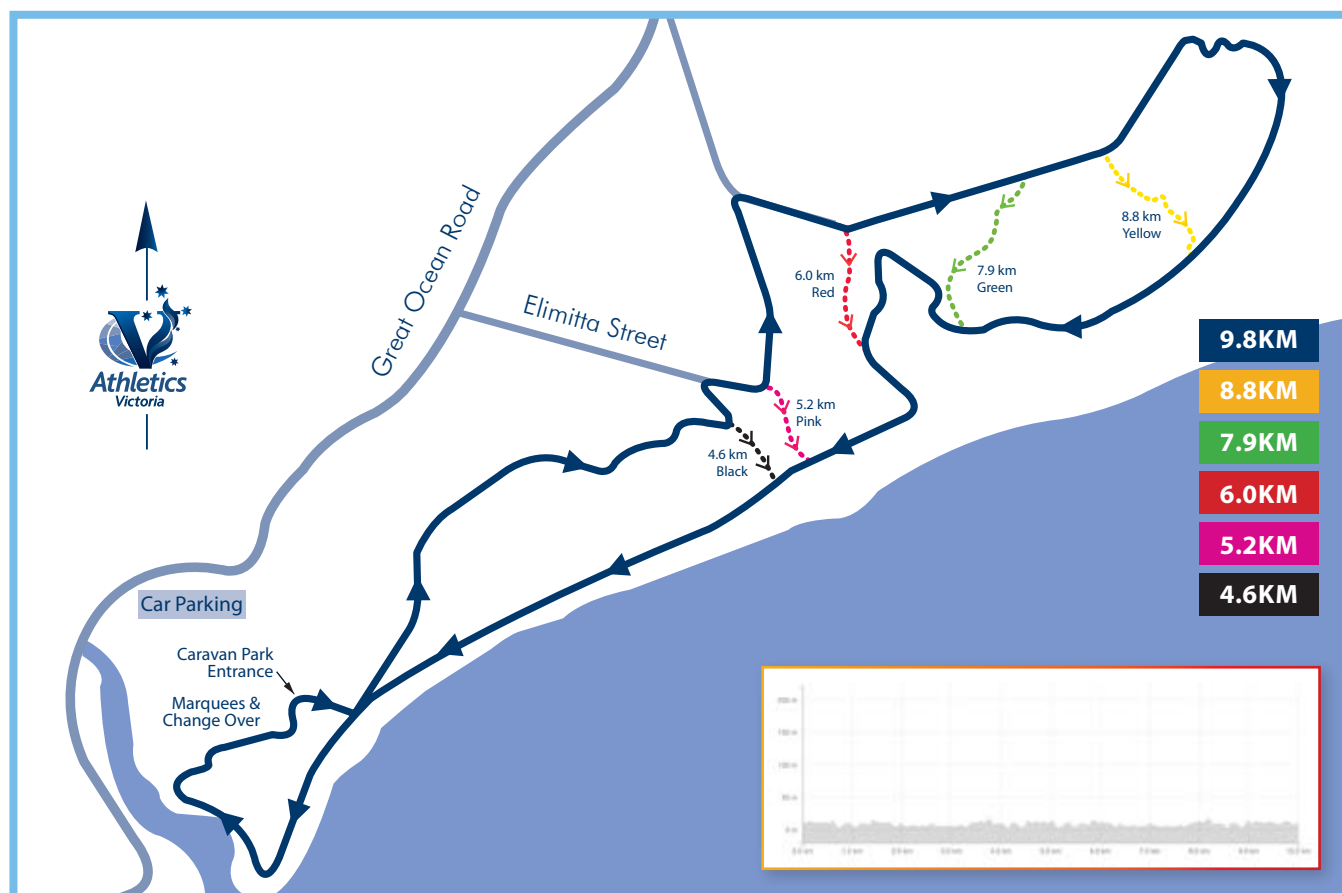

ROUND 8: ANGLESEA EKIDEN RELAY

SATURDAY 6 AUGUST 2016 ANGLESEA

35 Cameron Road, Anglesea, Melway Ref 514 G7

THE EVENT

Ever wanted to compete in a marathon but felt you were not quite up to it? Ekiden is a Japanese term which generally refers to a long-distance relay running race, typically conducted on roads. An Ekiden Relay is commonly held over the marathon distance of 42.195km with teams of runners completing legs of varying distances. The popular Ekiden Relay returns to the XCR calendar in 2016 and will take place on Victoria's iconic Surf Coast in Anglesea.

RACE SUPPORTER:

Council and Scout Park, Anglesea Beachfront Family Caravan Park

PLEASE NOTE – NO LATE ENTRIES OR ENTRIES ON THE DAY WILL BE ACCEPTED

ROUND 8: ANGLESEA EKIDEN RELAY

COURSE MAP

*Colour coding may change. Athletes will be advised in advance if change is made.