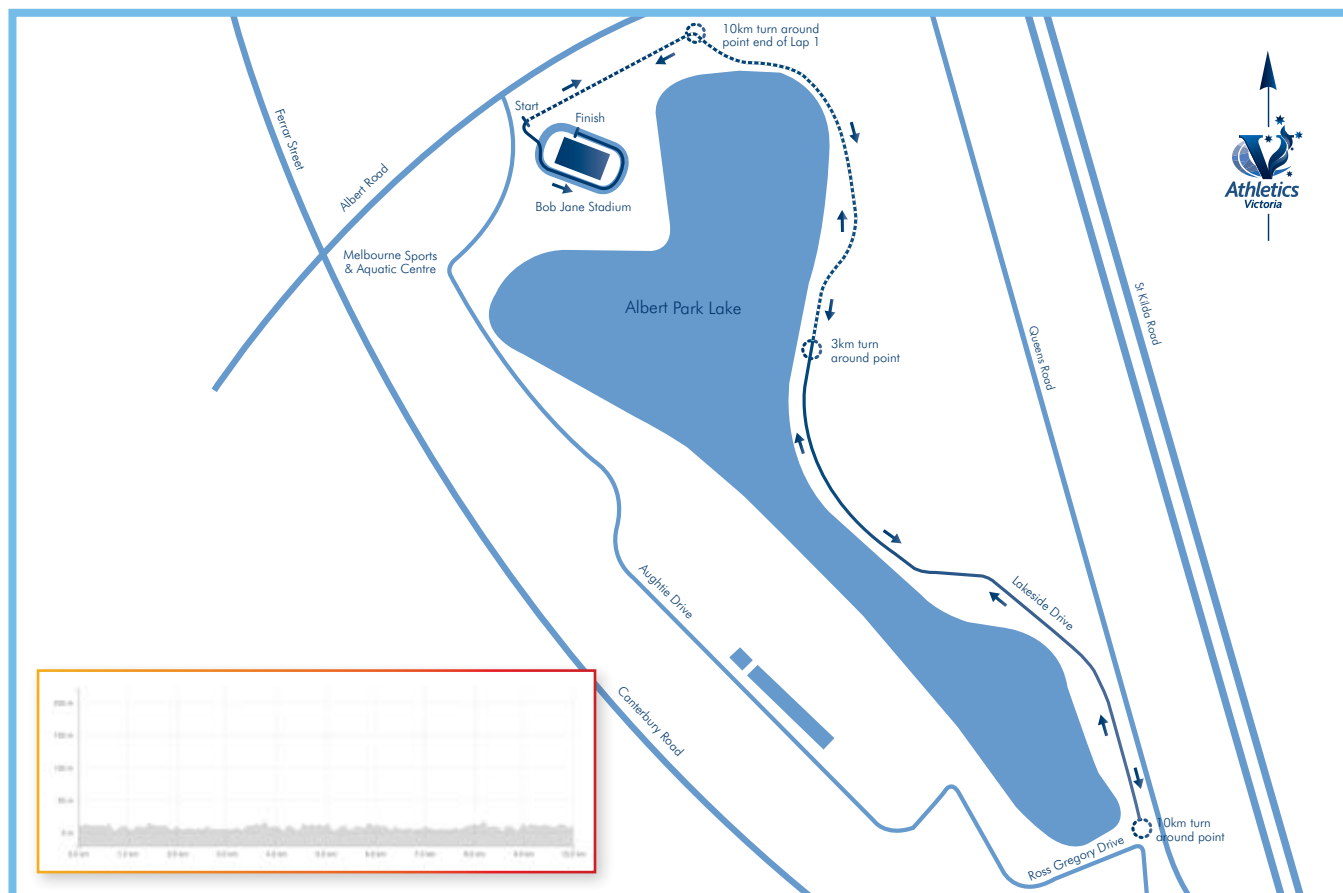

ROUND 7: ROAD RACE

SUNDAY 17 JULY 2016 ALBERT PARK

Lakeside Drive, Albert Park. Melway Ref 57 K7

THE EVENT

A fast and flat 10km course finishing within Lakeside Stadium precinct with a spectacular finish. The two laps of the course takes in the breathtaking views of Albert Park from Lakeside Stadium to Junction Oval on Lakeside Drive.

RACE SUPPORTER: PARKS VICTORIA

*Healthy Parks
Healthy People®*

PLEASE NOTE – NO LATE ENTRIES OR ENTRIES ON THE DAY WILL BE ACCEPTED

ROUND 7: ROAD RACE

COURSE MAP

2015 RESULTS – ALBERT PARK

MEN				WOMEN			
Open	Mitchel Brown	ESS	30.1.8	Open	Courtney Powell	BOH	32.33.6
40+	Brett Coleman	GLG	32.58	40+	Angela Williams	BAL	36.27
45+	Craig Semple	ESS	30.59	45+	Julie Norney	BOH	35.58
50+	John Meagher	BOH	32.47	50+	June Petrie	BOH	39.48
55+	Mark Purvis	APS	37.10	55+	Stacey Van Dueren	COB	38.21
60+	John Williams	MAL	37.48	60+	-	-	-
U20	Daniel Young	OLX	31.32	U20	Georgia Griffith	MUU	09.47.00
U18	Jaryd Clifford	DIV	32.25	U18	Amelia Mazza-Downie	ESS	9.44.9
U16	Nicholas Fidler	BAH	9.24	U16	Leteitia Presser	ESS	10.2.8
U14	Ramen Nayar	SME	9.45	U14	Ruby Dixon	YRA	10.21.0