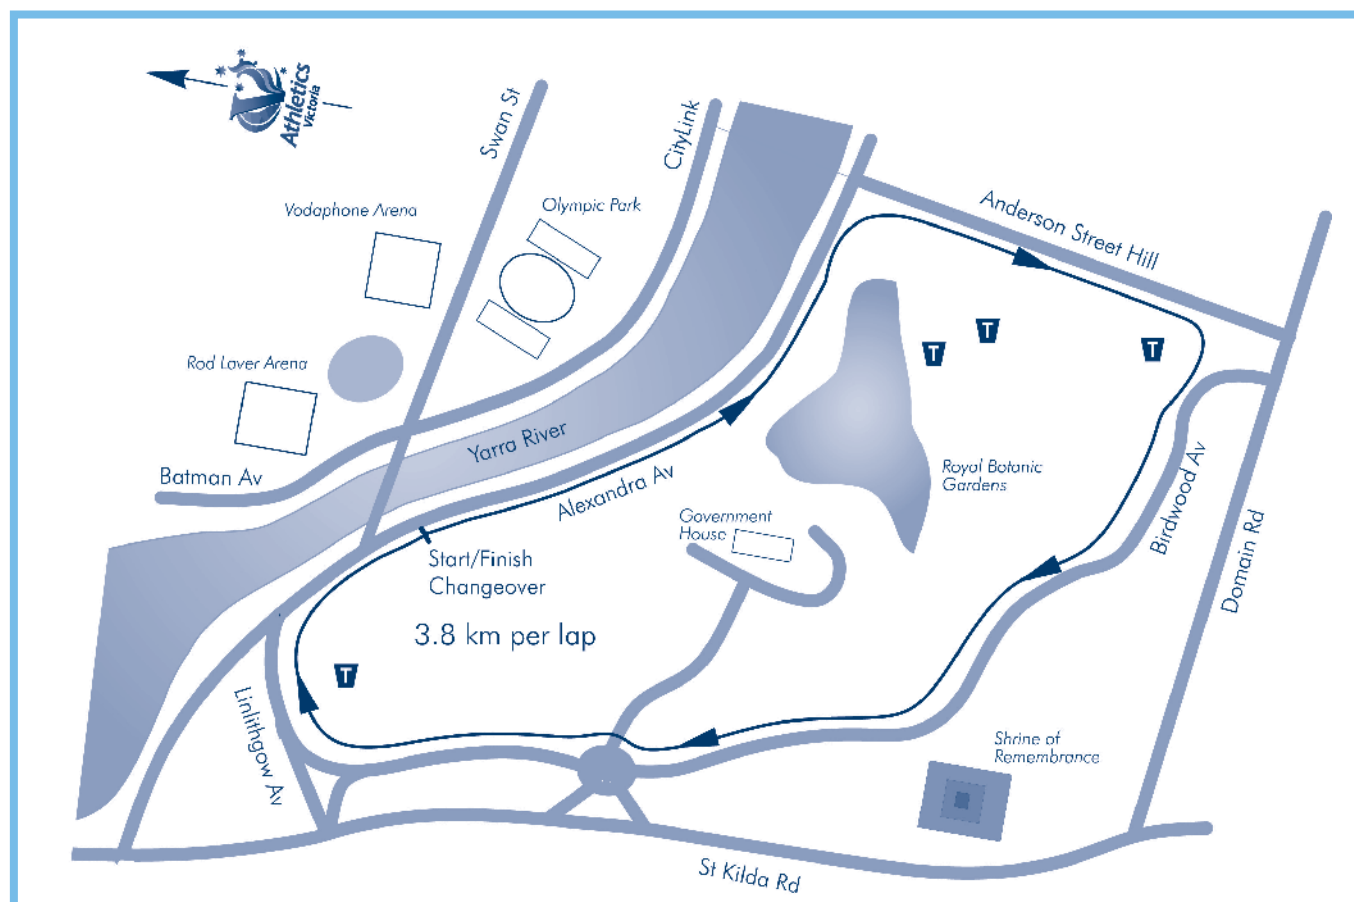

## SATURDAY 19 SEPTEMBER 2015 KINGS DOMAIN

Tan Track, Melbourne, start opposite Swan Street Bridge. Melway Ref 2G A9

### THE EVENT

The XRC '15 season culminates in a huge relay event at Melbourne's spiritual home of running, the Tan track in the heart of the city's sporting precinct. With a host of local and international distance-running stars having made their mark on the hallowed ground, this is your chance to test yourself both against the greats and against the clock. All competitors complete one lap of the 3.8km circuit, which winds its way around the iconic Botanical Gardens and Kings Domain.

### ENTRIES CLOSE: MONDAY 14 SEPTEMBER 2015, 12PM MIDDAY

For entry fees, online entries details and further race information, please refer to page 36.

## COURSE MAP