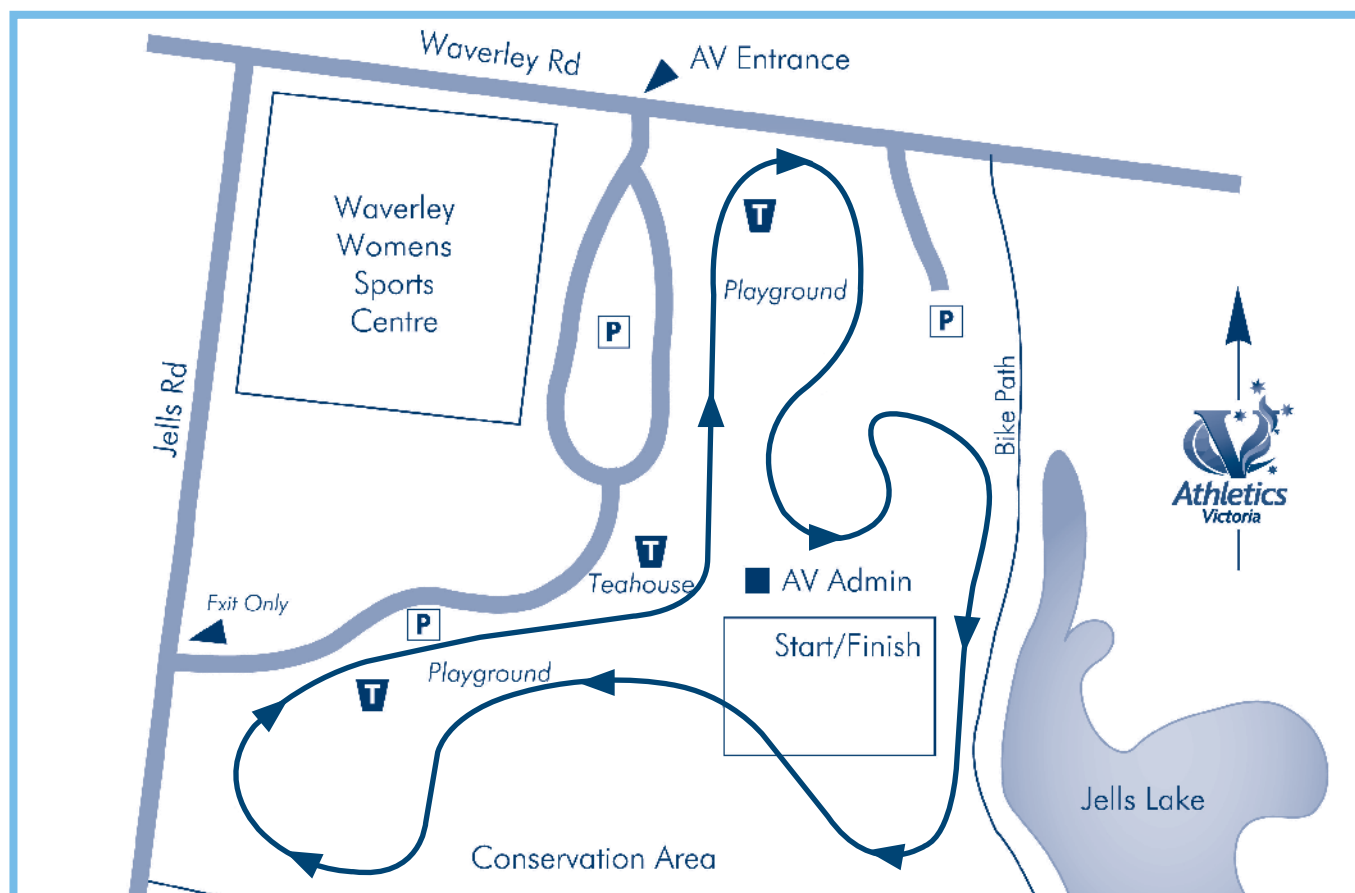

### THE EVENT

XCR Racing once again kicks off in the beautiful surrounds of Jells Park in Melbourne's south east with the Victorian Cross Country Relay Championships. As per 2014, will again see athletes start the race in a southerly direction on the up hill slope. The challenging and undulating 3km course traverses both open grassland and dense pine forest, with open and overage competitors completing two laps per leg and junior competitors one lap per leg.

### RACE SUPPORTER: PARKS VICTORIA

*Healthy Parks  
Healthy People®*

PLEASE NOTE – NO LATE ENTRIES OR ENTRIES ON THE DAY WILL BE ACCEPTED

# ROUND 1: CROSS COUNTRY RELAY

## COURSE MAP