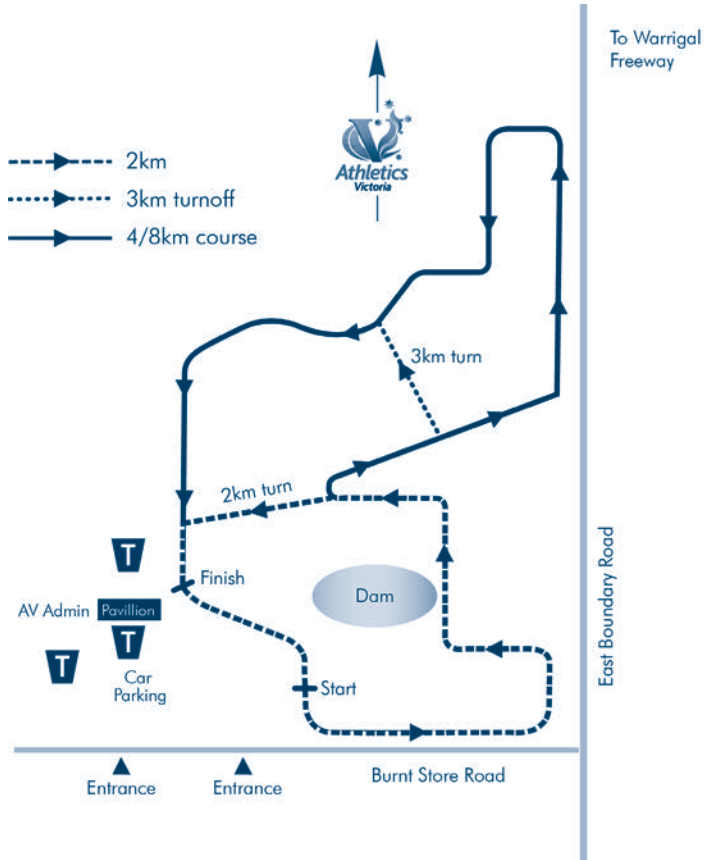

2013 RESULTS – LARDNER PARK

Men				Women			
Open	Mitchel Brown	ATE	26:24	Open	Melissa Duncan	KNA	14:21
40+	Craig Semple	GHY	28:25	40+	Bev Thomas	COL	12:28
45+	Paul Wilson	APU	29:29	45+	Susanne Wilson	KNA	17:01
50+	Steven Quirk	VMA	31.04	50+	Margaret Fitzgerald	APU	18:05
55+	Mark Purvis	APU	31.51	55+	Lavinia Petrie	RWD	19.04
60+	Peter Moore	RIC	37.5	60+	-	-	-
U20	Jack Rayner	WES	12:45	U20	Samantha Prime	CCA	11:01
U18	Issac Hockey	GER	13:05	U18	Leah Polycarpou	COB	11:53
U16	Samuel Toll	GHY	10:22	U16	Corrin Demeo	GER	10:43
U14	Matthew Hussey	WES	6:44	U14	Abbey Caldwell	DON	7:16