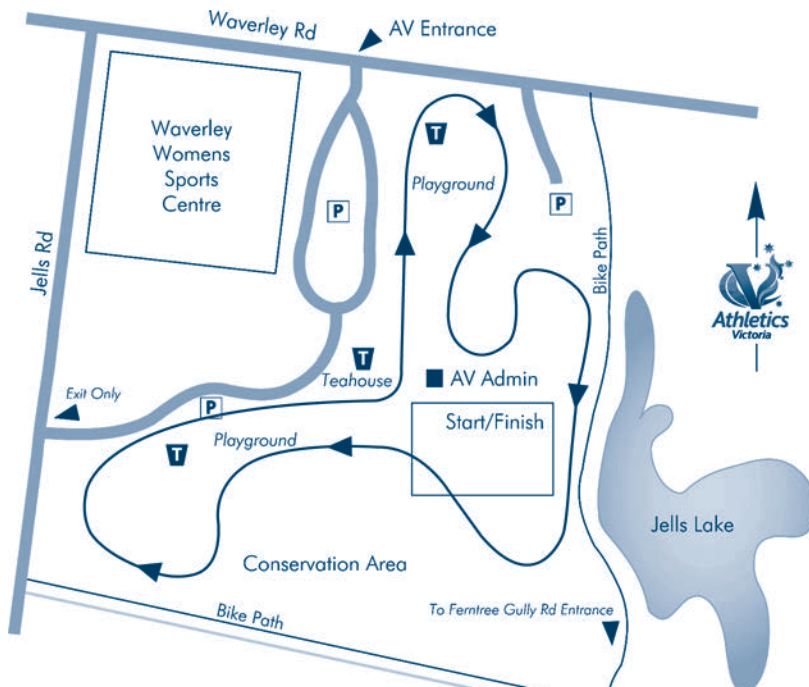

6 ROUND 1: CROSS COUNTRY RELAYS

Saturday 3 May 2014 Jells Park

Waverley Rd, Wheelers Hill (entry Waverley Rd or Ferntree Gully Rd) Melway Ref 71 K6

THE EVENT

XCR Racing once again kicks off in the beautiful surrounds of Jells Park in Melbourne's south east with the Victorian Cross Country Relay Championships. This year will see athletes start the race in a southerly direction on the up hill slope. The challenging and undulating 3km course traverses both open grassland and dense pine forest, with open and overage competitors completing two laps per leg and junior competitors one lap per leg.

RACE SUPPORTER Parks Victoria

PLEASE NOTE – NO LATE ENTRIES OR ENTRIES ON THE DAY WILL BE ACCEPTED

2013 RESULTS: JELLS PARK

	1st		2nd		3rd	
Men						
Open Div 1	Box Hill	1:51:39	Knox Athletics	1:52:56	Geelong Region	1:53:54
40+	APS United	1:01:12	Box Hill	1:02:42	Athletics Waverley	1:04:32
50+	APS United	1:06:51	Glenhuntly	1:09:48	Athletics Waverley	1:10:22
U20	Knox Athletics	1:04:27	Mornington Pen.	1:07:24	Glenhuntly	1:09:56
U18	Ballarat Region	28:45	Western Athletics	29:08	Box Hill	29:27
U16	Glenhuntly	30:12	Collingwood Harriers	31:36	Western Athletics	31:51
U14	Western Athletics	34:07	Geelong Region	34:35	Ballarat Region	36:36
Women						
Open Div 1	Glenhuntly	1:29:27	Box Hill	1:31:47	Melbourne Uni	1:32:04
40+	Box Hill	1:16:02	Keilor St Bernards	1:21:27	Glenhuntly	1:22:18
U20	Coburg Harriers	31:32	Casey Cardinia	32:47	Glenhuntly	34:51
U18	Frankston	32:07	Box Hill	35:59	Frankston	36:19
U16	Geelong Region	33:34	Diamond Valley	35:39	Ballarat Region	36:18
U14	Geelong Region	1:46	Western Athletics	35:49	Wellington	36:06